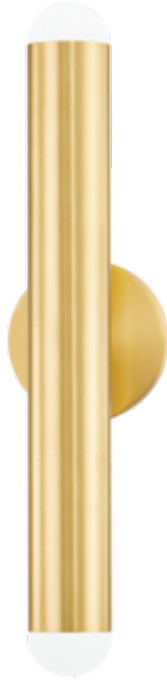

TAYLOR

Product ID H602102-AGB

Dimensional Information

Shipping Information

Height 18.50"

Carton 1 19.00" x 6.00" x 7.00"

ADA Compliant Yes

Carton 1 Weight 5.00lb.

Hanging Type -

Shipping Method UPS

Width 4.75"

Extension 3.75"

Lamping Information

Available Finishes

Bulb 1

(2) 40 Watt Max 120 VAC

Bulb Included No AGED BRASS (AGB)

Socket Type e12 candelabra - g16.5 SOFT BLACK (SBK)

UL Rating

Plug In No

Job/Location

Quantity

Notes

Mitzi | 151 Airport Dr, Wappingers Falls, NY 12590 | mitzi.hvlgroup.com